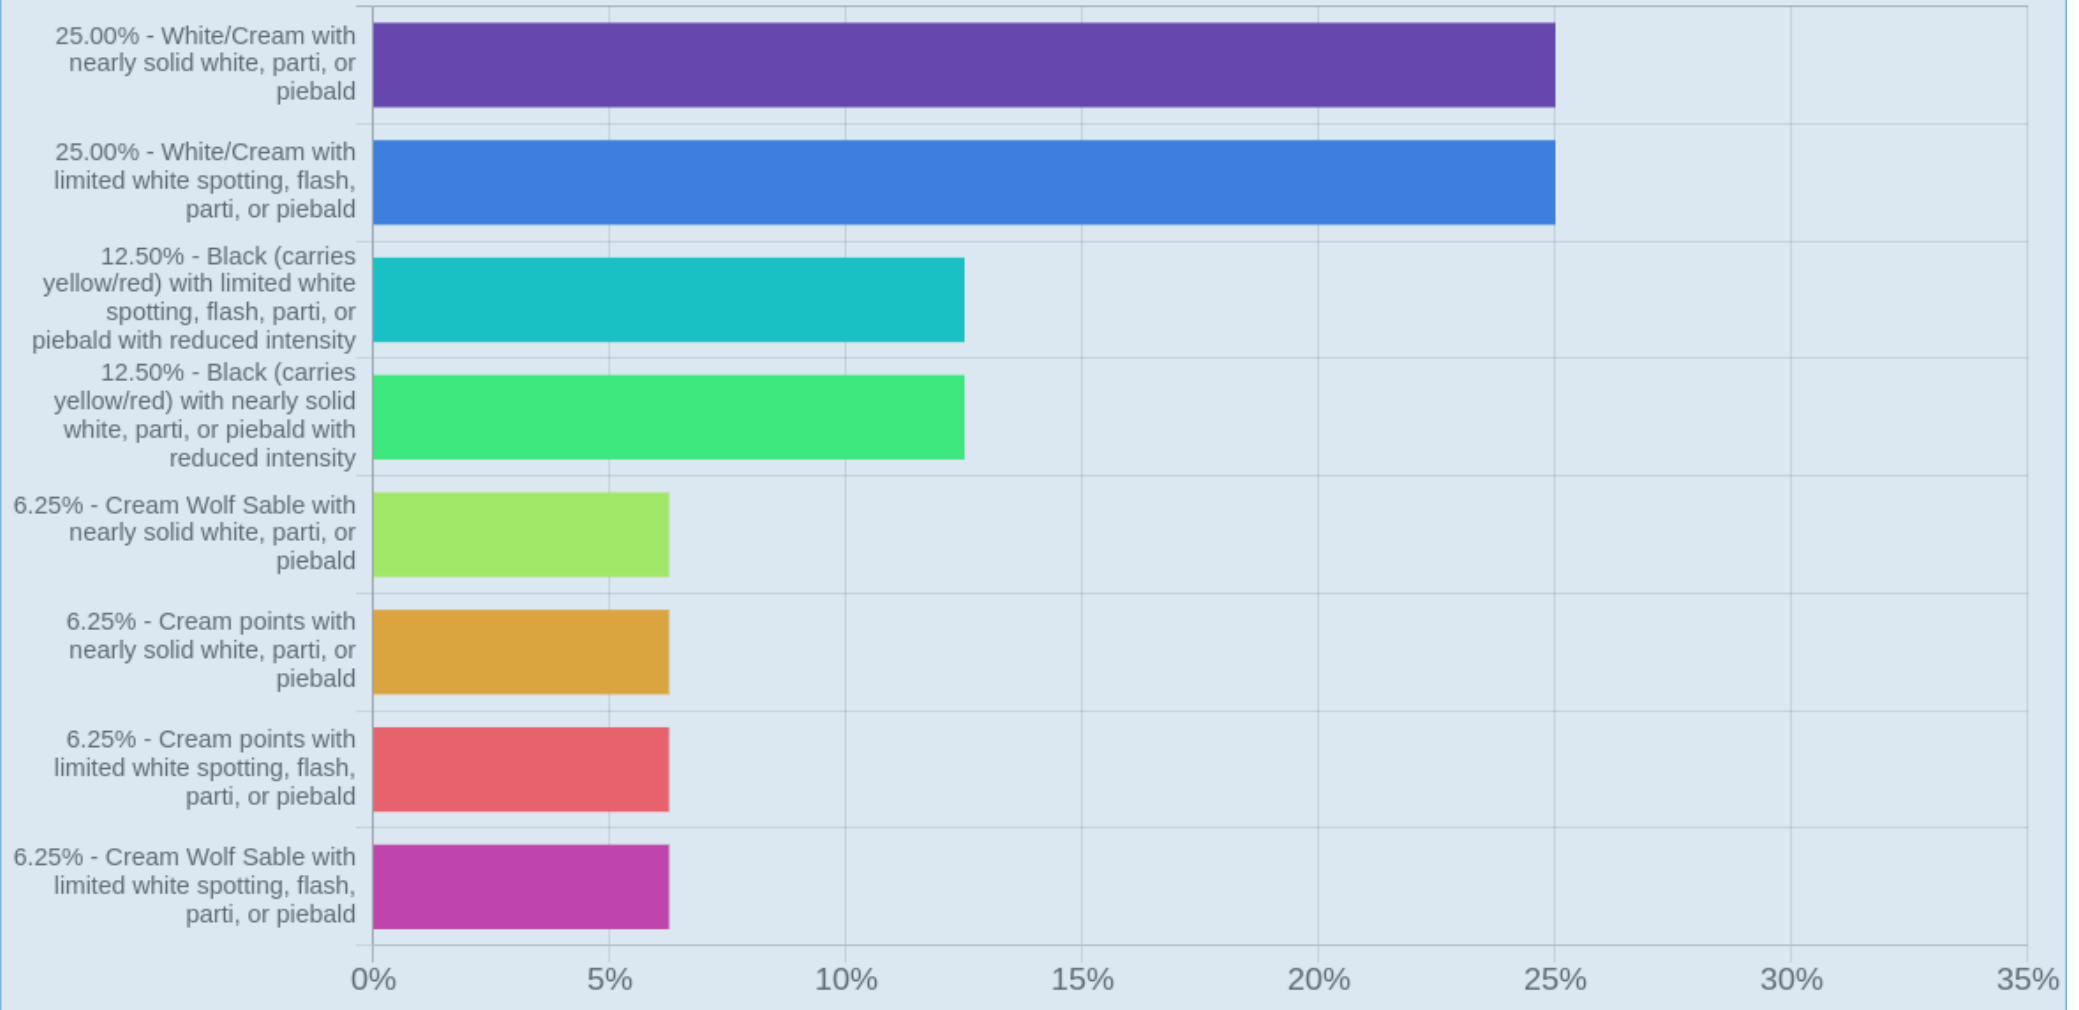

Genetic Coat Color Pair Predictor Expected Results

Azulia "ZuZu" & Kazuki "Zuki"

Expected appearance

KEY: Yellow/Red = White or White/Tan because of parents' intensity level | Black = Black or Silver | Tan Points = Black w/ Tan Points or Silver w/ Tan Points